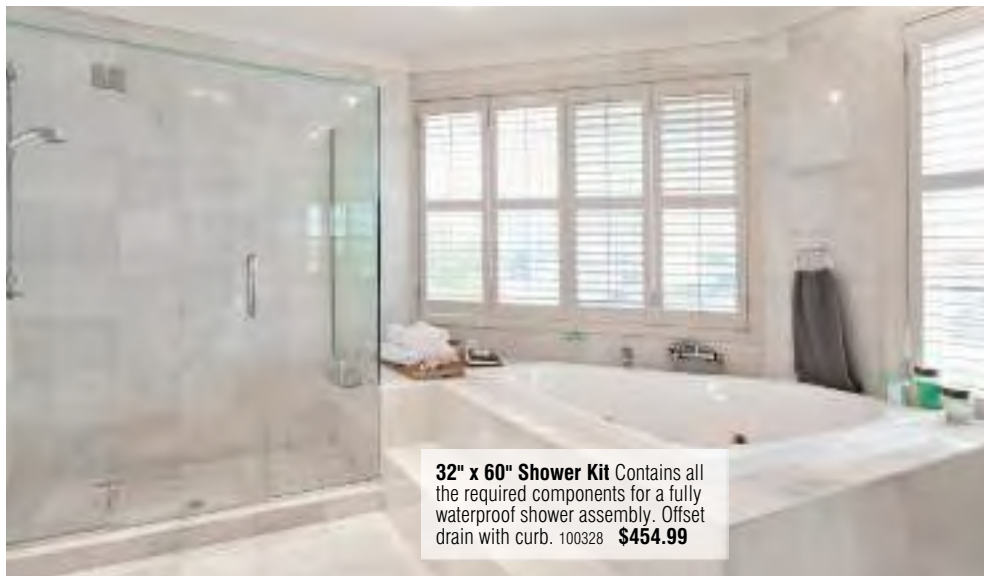

32" x 60" Shower Kit Contains all the required components for a fully waterproof shower assembly. Offset drain with curb. 100328 **$454.99**

Window & Door Screening Replaces old screen in windows and doors. Charcoal fiberglass. 36" x 84". 276847 **$7.99**

- 24" x 84" 276820 **$5.79**
- 30" x 84" 276839 **$6.99**
- 48" x 84" 276855 **$11.49**

Window & Door Screening Replaces old screen in windows and doors. Bright aluminum. 36" x 84". 276693 **$11.99**

- 24" x 84" 276650 **$7.59**
- 30" x 84" 276677 **$8.99**
- 48" x 84" 276707 **$12.99**

Pet Resistant Screening Vinyl-coated polyester is heavier than traditional fiberglass or aluminum screening. For doors and windows. Black. 36" x 84". 279684 **$17.99**

- 48" x 84" 279692 **$19.99**