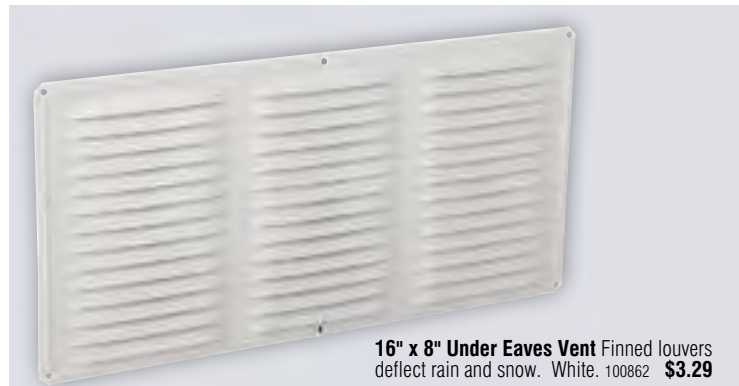

16" x 8" Under Eaves Vent Finned louvers deflect rain and snow. White. 100862 **$3.29**
Aluminum 120274 **$2.99**
Brown 106049 **$3.29**

Aluminum Roof Vent Louvered roof vent with 8" opening to maximize air flow. Aluminum. 50 sq. in. net-free area. 102865 **$12.49**

Aluminum Louver Roof Vent Completely enclosed with louvers on 3 sides, no place for birds or insects to build nests. Low profile stamped design, smooth finish. Draws air from the attic. 50 sq. in. Black or brown. 116904 117110 **$14.99**
Other colors available.

Automatic Gable Exhaust Shutter Louvers open when ventilator is operating, close when not operating to keep out insects. Recess or flush mount. 22" W. x 23" H. 114138 **$69.99**

Gable Mount Power Attic Ventilator 2.6A motor. (4) 14" fan blades for greater air movement. Suitable for 1,850 sq. ft. attic. Mounting system virtually eliminates vibration. Includes adjustable thermostat. 114111 **$94.99**

30" Belt Drive Whole House Fan w/Shutter 2-speed. Quiet operation. Universal automatic shutter for joist-in or joist-out installation. Wall switch included. 106178 **$469.99**