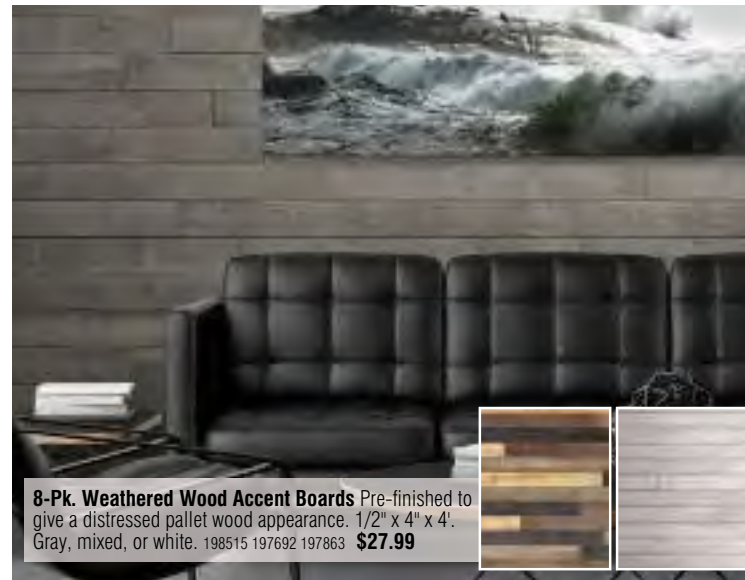

8-Pk. Weathered Wood Accent Boards Pre-finished to give a distressed pallet wood appearance. 1/2" x 4" x 4'. Gray, mixed, or white. 198515 197692 197863 **$27.99**