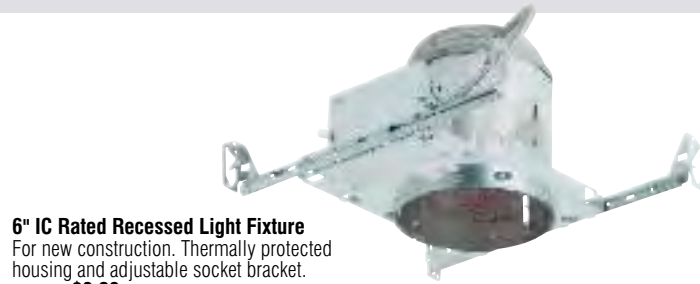

ELECTRICAL & HEATING

6" IC Rated Recessed Light Fixture For new construction. Thermally protected housing and adjustable socket bracket. 557323 **$9.29**