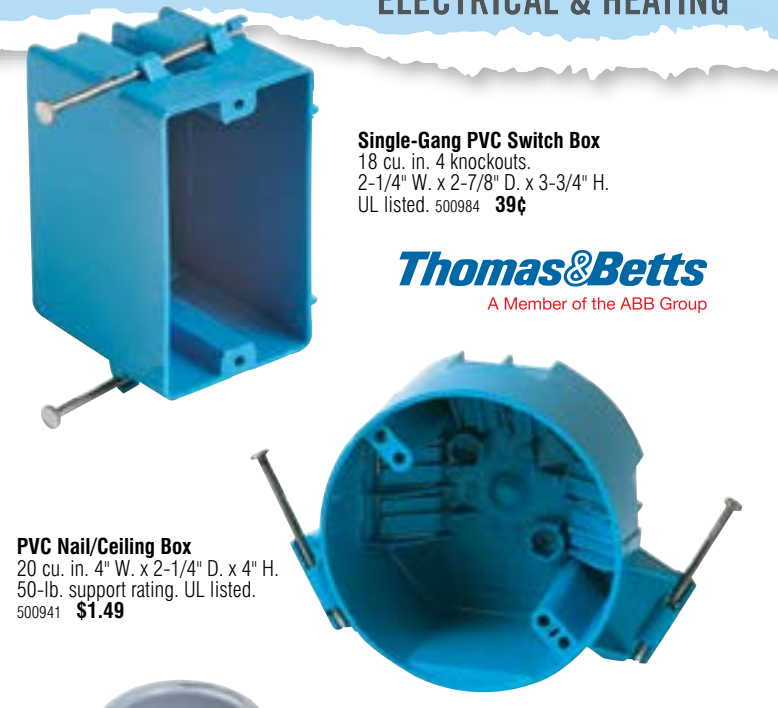

Single-Gang PVC Switch Box
18 cu. in. 4 knockouts. 2-1/4" W. x 2-7/8" D. x 3-3/4" H. UL listed. 500984 **39¢**

PVC Nail/Ceiling Box
20 cu. in. 4" W. x 2-1/4" D. x 4" H. 50-lb. support rating. UL listed. 500941 **$1.49**

1" PVC Socket Conduit Coupling
Ideal for jointing conduit. Requires solvent cement. UL listed. 507080 **69¢**

2" PVC Terminal Adapter
Male threads on 1 end, socket on other. UL listed. 508757 **$1.69**