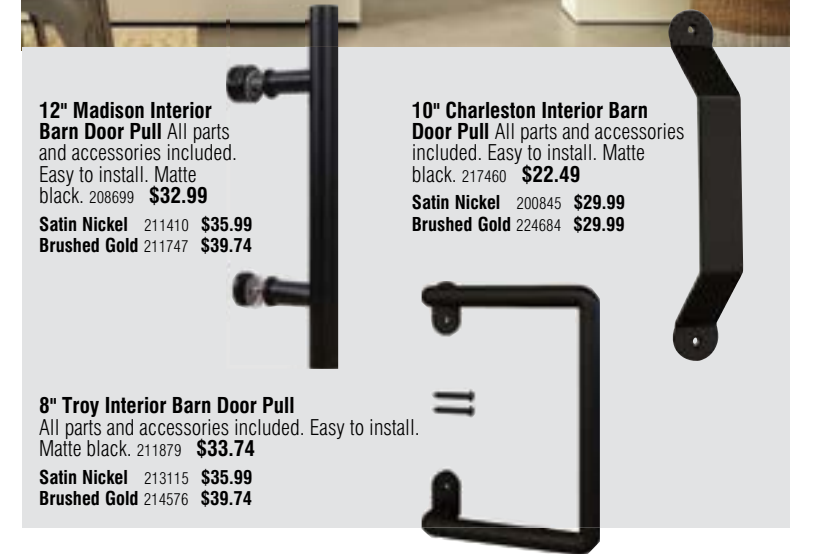

12" Madison Interior Barn Door Pull All parts and accessories included. Easy to install. Matte black. 208699 **$32.99**
Satin Nickel 211410 **$35.99**
Brushed Gold 211747 **$39.74**

10" Charleston Interior Barn Door Pull All parts and accessories included. Easy to install. Matte black. 217460 **$22.49**
Satin Nickel 200845 **$29.99**
Brushed Gold 224684 **$29.99**

8" Troy Interior Barn Door Pull
All parts and accessories included. Easy to install. Matte black. 211879 **$33.74**
Satin Nickel 213115 **$35.99**
Brushed Gold 214576 **$39.74**