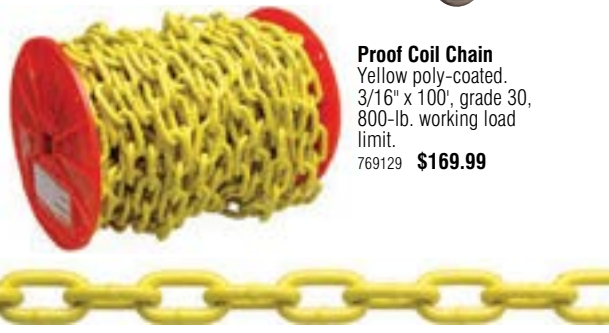

Proof Coil Chain
Yellow poly-coated. 3/16" x 100', grade 30, 800-lb. working load limit. 769129 **$169.99**