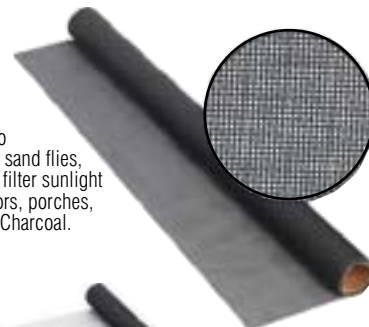

**16" x 8" Under Eaves Vent** Finned louvers deflect rain and snow. White, mill, or brown. 100862 120274 106049 **\$2.99**

**Small Insect Fiberglass Screen** Designed with a fine weave to keep out no-see-ums, gnats, sand flies, and other tiny insects. Helps filter sunlight and is ideal for windows, doors, porches, gazebos, and screen rooms. Charcoal. 36" x 84". 260795 **\$11.99**