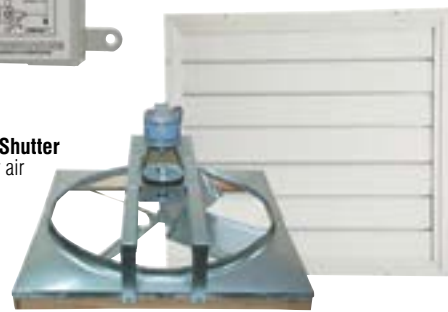

Attic Vent Thermostat 10A adjustable replacement thermostat. Firestat fusible link cuts off at 183°F. Controls up to 3 units. Works with any Ventamatic power attic ventilator. 108387 **$27.99**

24" Belt Drive Whole House Fan w/Automatic Shutter For attics up to 1,800 sq. ft. Four blades for greater air movement. 2 speed settings. Ceiling mount only. 124338 **$274.99**