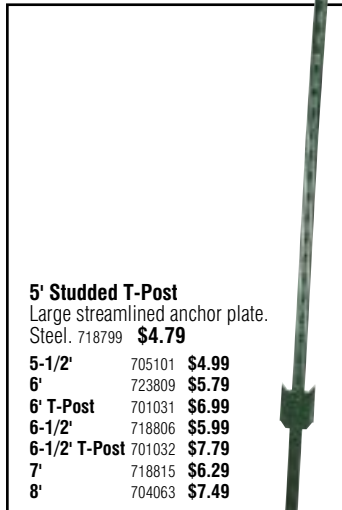

5' Studded T-Post
Large streamlined anchor plate. Steel. 718799 **$4.79**

5-1/2' 705101 **$4.99**
6' 723809 **$5.79**
6' T-Post 701031 **$6.99**
6-1/2' 718806 **$5.99**
6-1/2' T-Post 701032 **$7.79**
7' 718815 **$6.29**
8' 704063 **$7.49**