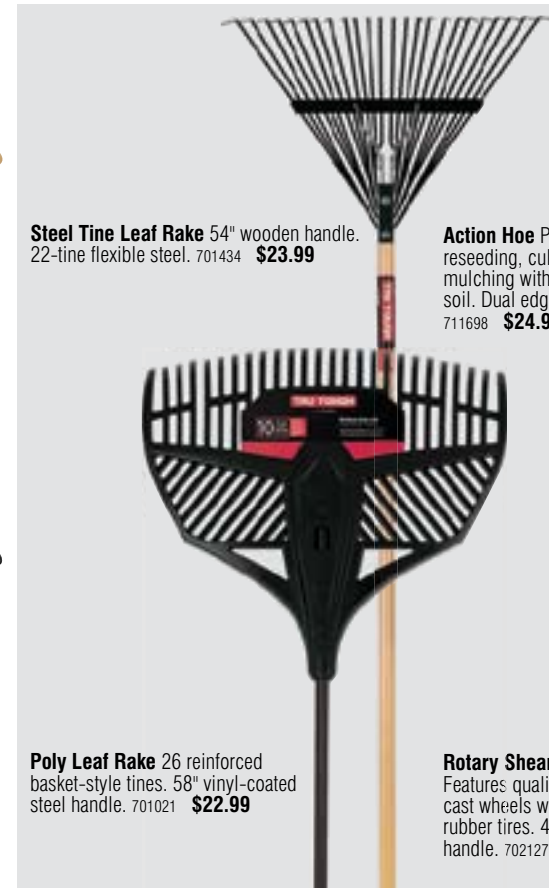

**6 Cu. Ft. Wheelbarrow** Heavy-duty. 16" pneumatic wheel with steel hub. Enamelled steel tray. Hardwood handles. 733318 **\$89.99**

**Heavy-Duty Industrial Round Point Shovel** 48" hardwood handle. 8.8" x 12" industrial-gauge blade with front turned steps. 739138 **\$35.99**

**Max Steel Round Point Shovel** Heavy gauge blade. Clear lacquer protects steel handle. 48" or 30" D-handle. 743857 745251 **\$42.99**

**Fiberglass Handle Round Point Shovel** Patented PowerStep for secure foot placement, added leverage, and additional heaping capacity. 16-gauge, #2 blade. 702381 **\$25.99**

**Square Point Shovel** 757577 **\$28.49**  
**Hoe** 763962 **\$28.99**  
**Bow Rake** 757602 **\$27.99**

**Steel Tine Leaf Rake** 54" wooden handle. 22-tine flexible steel. 701434 **\$23.99**

**Action Hoe** Prepare areas for reseeding, cultivating, and mulching without removing top soil. Dual edge cuts both ways. 711698 **\$24.99**

**Poly Leaf Rake** 26 reinforced basket-style tines. 58" vinyl-coated steel handle. 701021 **\$22.99**

**Rotary Shear/Edger** Features quality zinc die-cast wheels with premium rubber tires. 48" hardwood handle. 702127 **\$39.99**