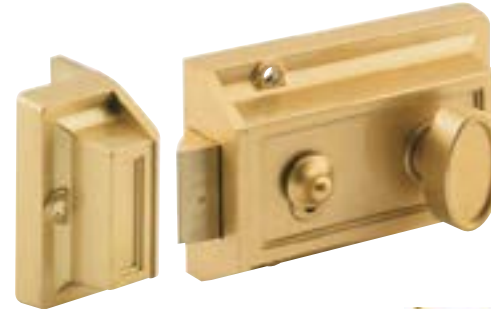

**Birch Plywood Panel** Strong, multi-layered core adds strength and holding capabilities. Fine uniform grain pattern will accept a wide variety of finishes. 2' x 4' x 1/2". 100289 **\$34.99**

**Double Cylinder Lock** For doors 1-1/4" to 2-1/4" thick. Operates by key on both sides. Brass. 208803 **\$22.99**