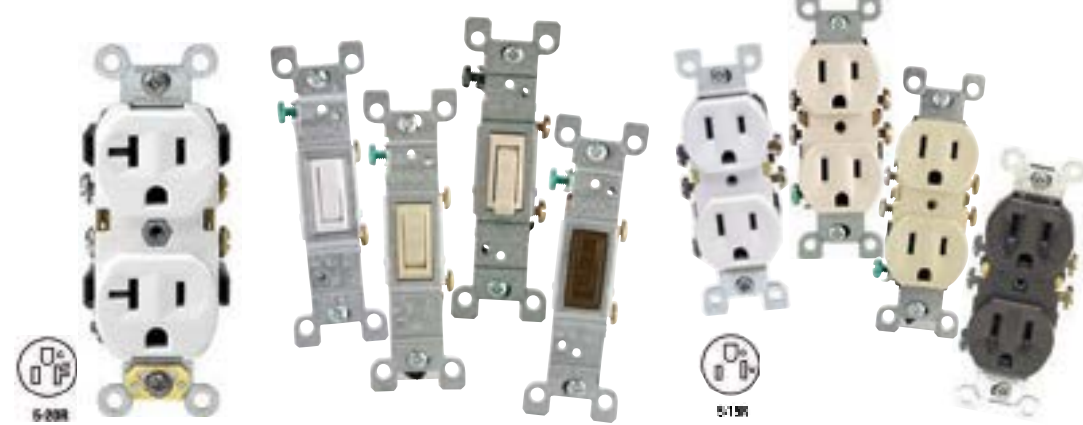

Heavy-Duty White Outlet
Side-wired, accepts up to No. 10 conductors. Break-off fins for 2-circuit conversion. 20A, 125V. UL listed. 531570 **$3.79**

Residential Grounded Switch
Single-pole framed toggle quiet switch. 15A/120V, 1/2 HP. UL listed. Assorted colors available. 518328 527255 527264 516236 **89¢**

Grounded Duplex Outlet
Shallow design for maximum wiring room. 15A/125V, NEMA 5-15R. Assorted colors available. 518271 515752 531641 531650 **89¢**